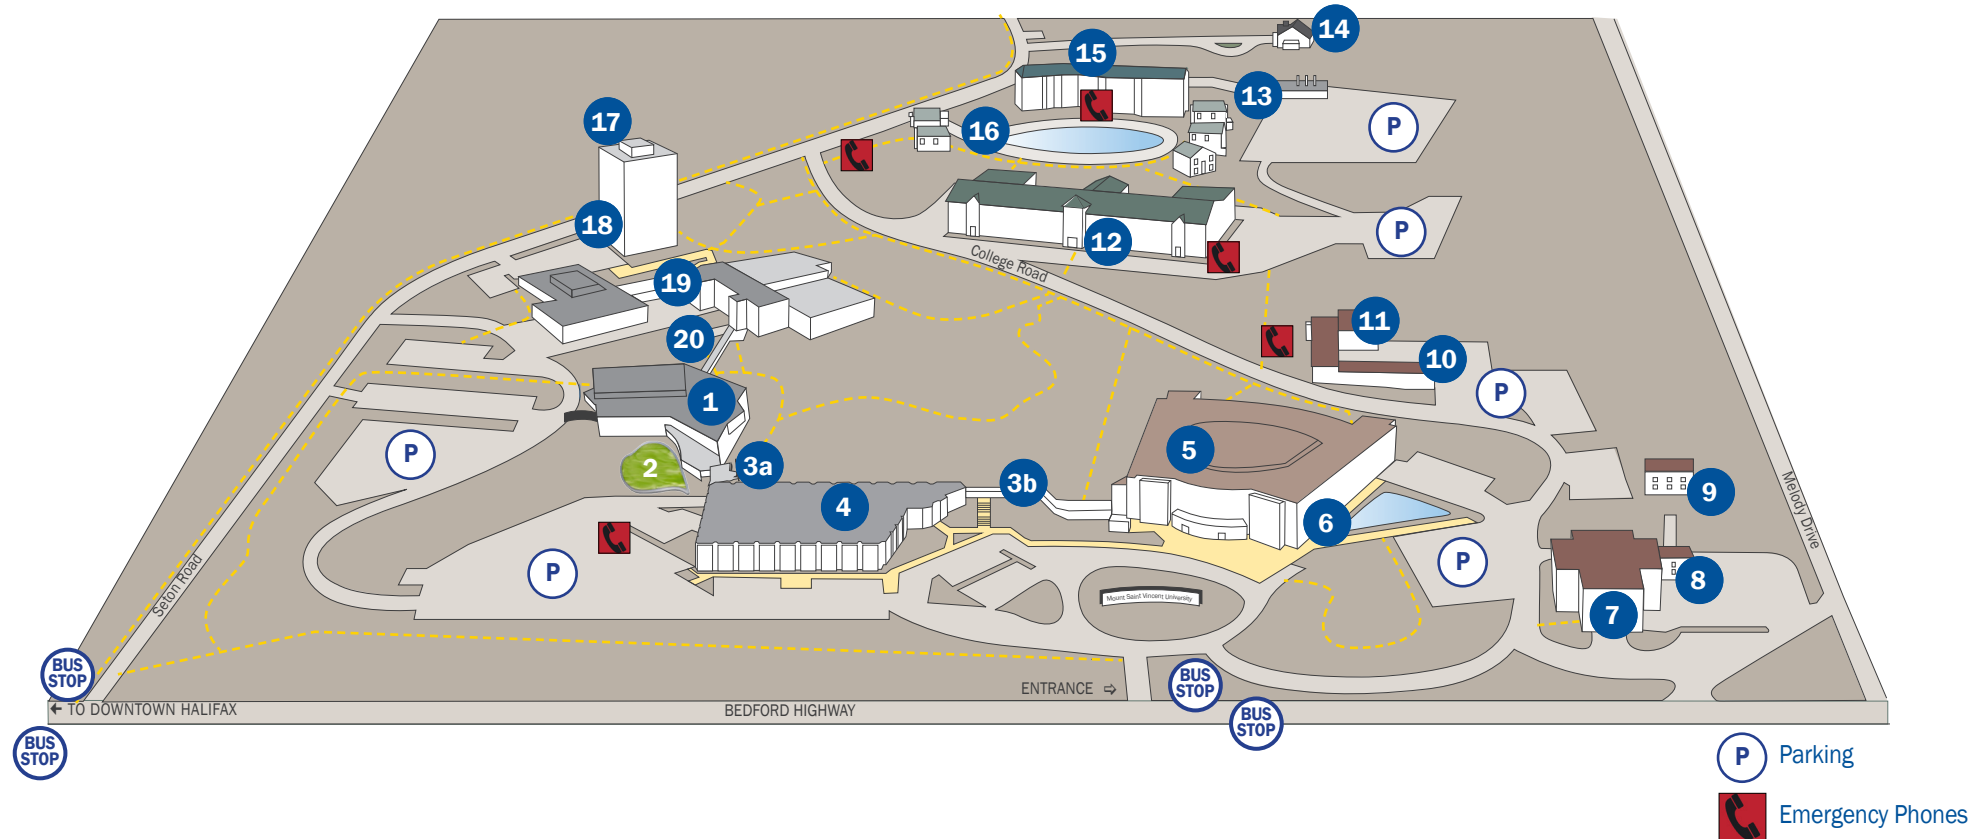

Riva Spatz Women's Wall of Honour
www.womenswallofhonour.ca

Rosaria Student Centre

- Bookstore
- Crow's Nest (The Corner Store)
- Facilities & Conference Services
- Mount Fitness Centre (Athletics, Recreation and A. Garnet Brown Gymnasium)
- Students' Union Offices/Info Desk
- The Fountain Play Centre
- Vinnie's Pub

Evaristus Hall

- Admissions/Registrar's Office
- Applied Human Nutrition Department
- Biology Department
- Chemistry Department
- Child & Youth Study Department
- Communications & Marketing
- Family Studies & Gerontology Department
- Financial Services
- International Education Centre
- Mathematics Department
- Office of Student Experience (Career Planning, Counselling, Disability, Financial Aid, Residence Life Services)
- Peace & Conflict Studies
- Philosophy/Religious Studies
- President's Office
- Psychology Department
- Recruitment/Campus Tours
- Research Office
- Sociology/Anthropology Department
- VP Academic & VP Administration Offices

Assisi Hall

- Health Office & Physiotherapy
- Safety & Security (Information Desk)

CAMPUS MAP

166 Bedford Highway
Halifax, NS B3M 2J6
Canada | msvu.ca
Phone: 902.457.6788

@MSVU_Halifax
MountSaintVincentUniversity

- **1** Margaret Norrie McCain Centre for Teaching, Learning and Research
- **2** Riva Spatz Women's Wall of Honour
- **3a** RBC West Link
- **3b** RBC North Link
- **4** E. Margaret Fulton Communications Centre (including Library)
- **5** Seton Academic Centre (including Seton Café)

- **6** MSVU Art Gallery
- **7** Research/FoodARC
- **8** Advancement House
- **9** Aboriginal Student Centre
- **10** Seton Annex
- **11** Child Study Centre
- **12** Evaristus Hall
- **13** Art Landry Building (Central Heating Plant)
- **14** The Meadows

- **15** Westwood (residence)
- **16** The Birches (residence)
- **17** Assisi Hall (residence)
- **18** Assisi (including Campus Security, Health Services and LifeMark)
- **19** Rosaria Student Centre (including Dining Hall, Vinnie's Pub, Mount Fitness Centre)
- **20** Student Legacy Lane (pedway)

Parking

Emergency Phones